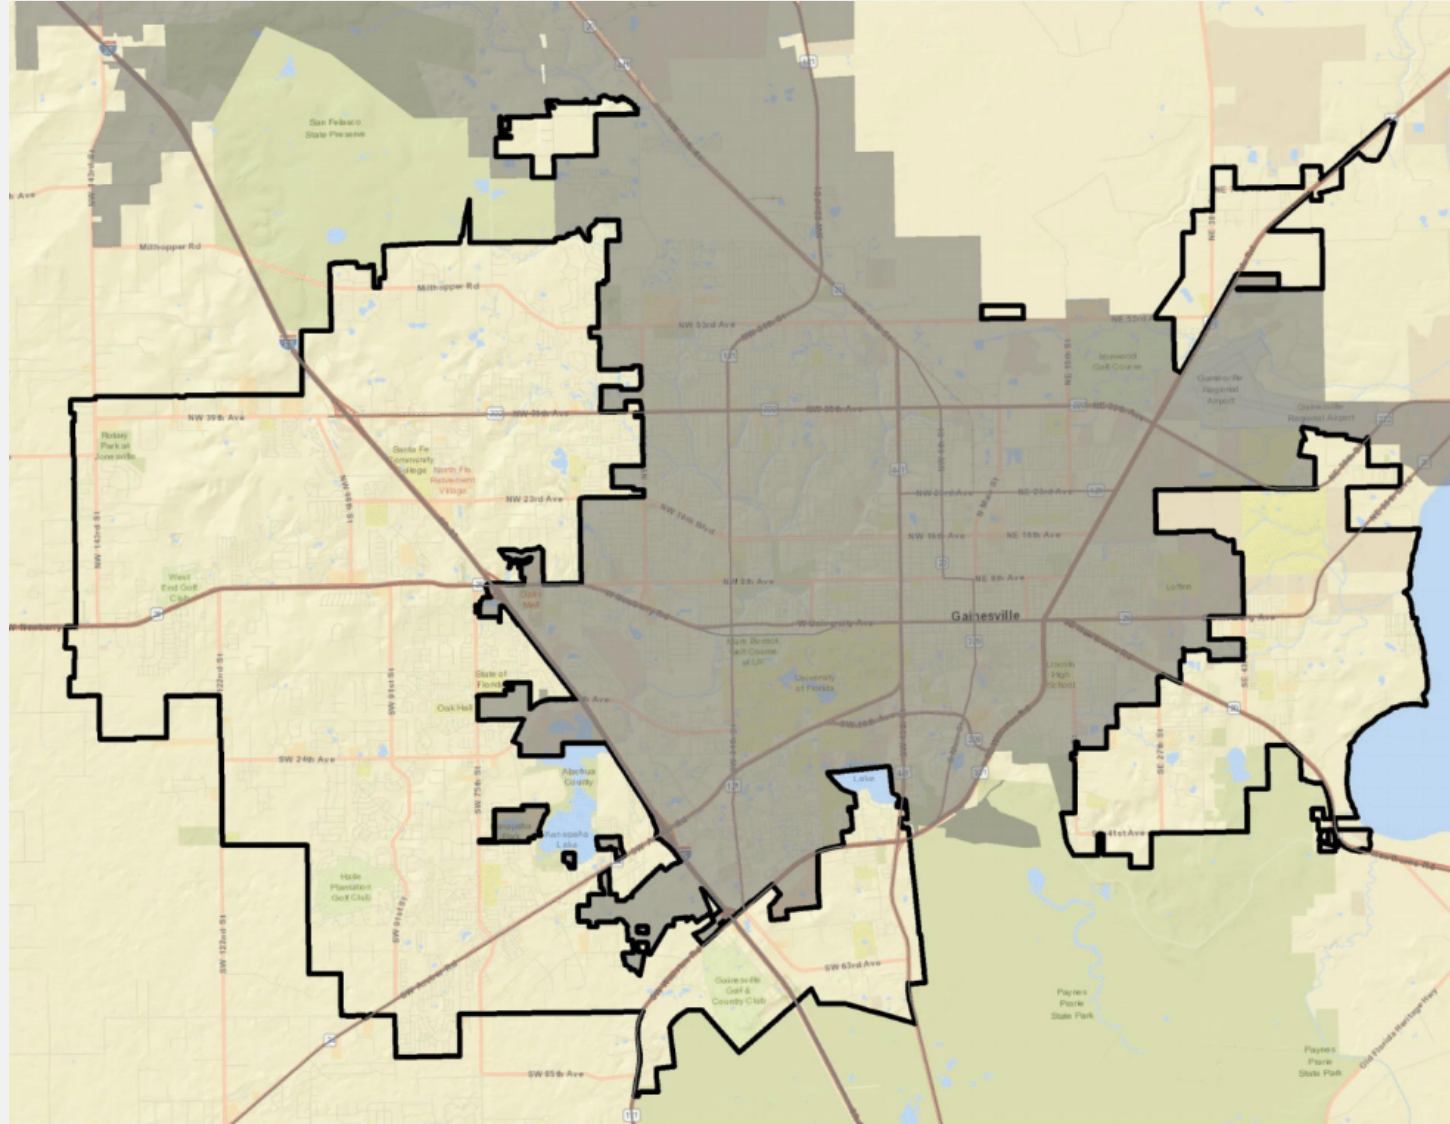

Alachua County Urban Cluster & City of Gainesville Boundaries

- Alachua County Comprehensive Plan wants schools located within the Urban Cluster area
- Selected parcels based on County and City Zoning and Future Land Use
- Selected parcels 25+ acres in size