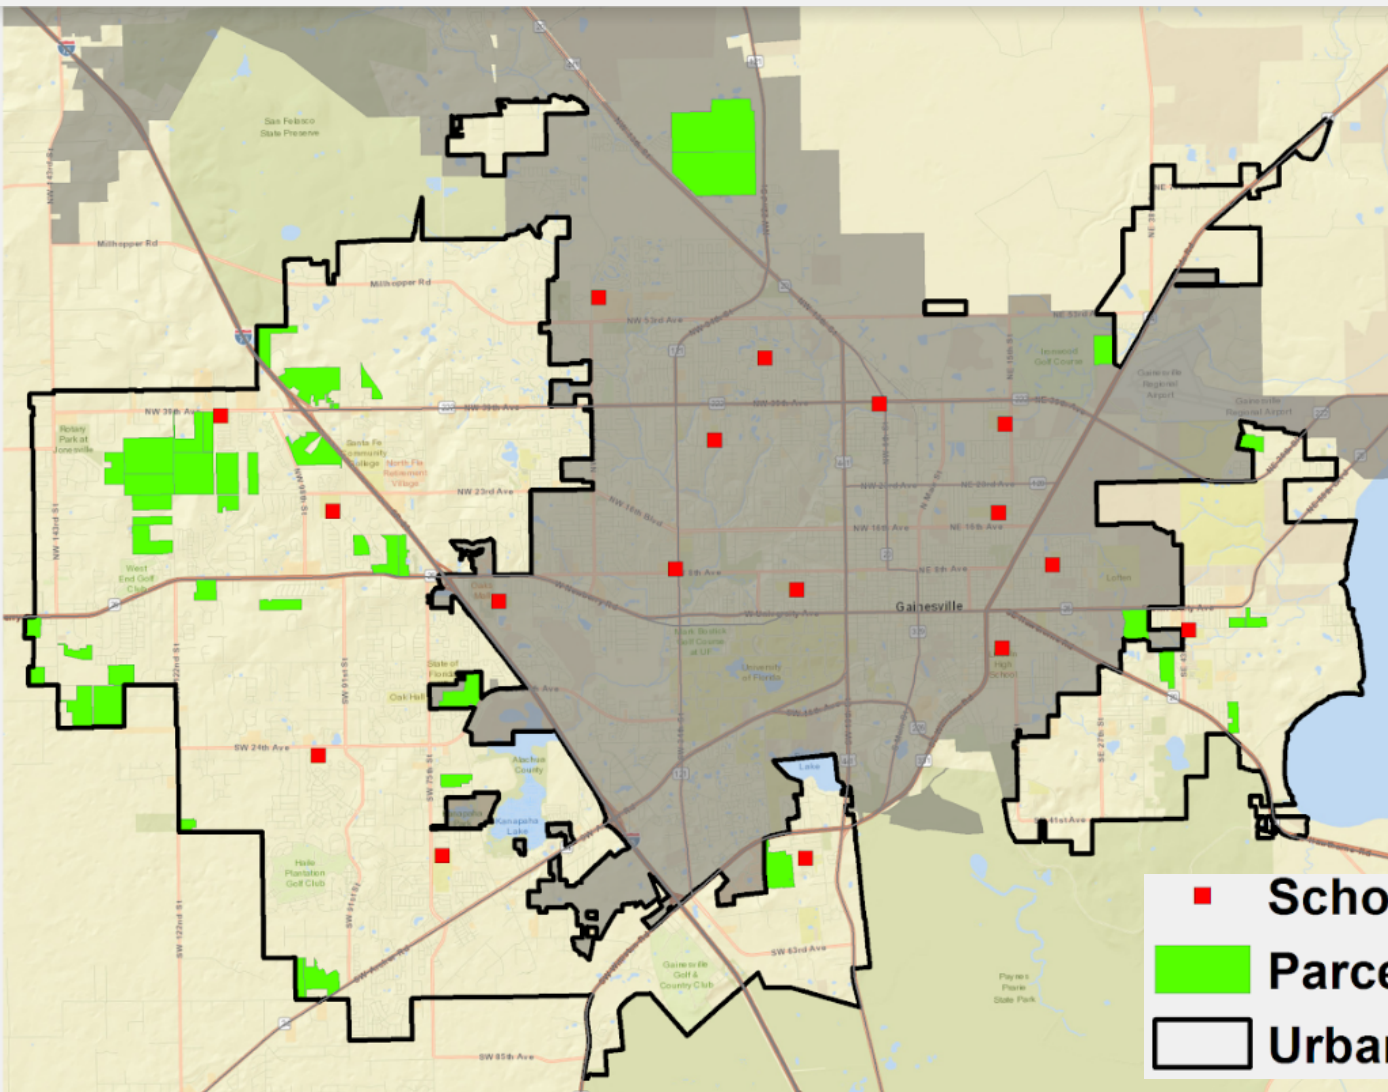

Alachua County Urban Cluster & City of Gainesville Boundaries

- Alachua County Comprehensive Plan wants schools located within the Urban Cluster area
- Selected parcels based on County and City Zoning and Future Land Use
- Selected parcels 25+ acres in size

218 Parcels Qualified

 *No*
 *Yes*

97 Parcels Qualified

Eliminated Based on:

- Ownership
- Environmental
- Noise
- Improved Land

34 Parcels Qualified

Eliminated Based on:
- Property < 25 "dry"
acres based on
floodplain

- School Locations
- Parcels Meeting Criteria
- Urban Cluster

NEXT STEPS

School Siting Recommendations Refining Locations Based on:

- 1.5 mile walking zones
- Current student population data
- Ownership

1/2 Cent Sales Tax Potential Projects Review:

- Stakeholder's list of projects altering capacity
- East Gainesville School Facilities Forum, TBD

Students' addresses database can identify students within walking distance.

Service Areas:

Blue = 1.0 Mile