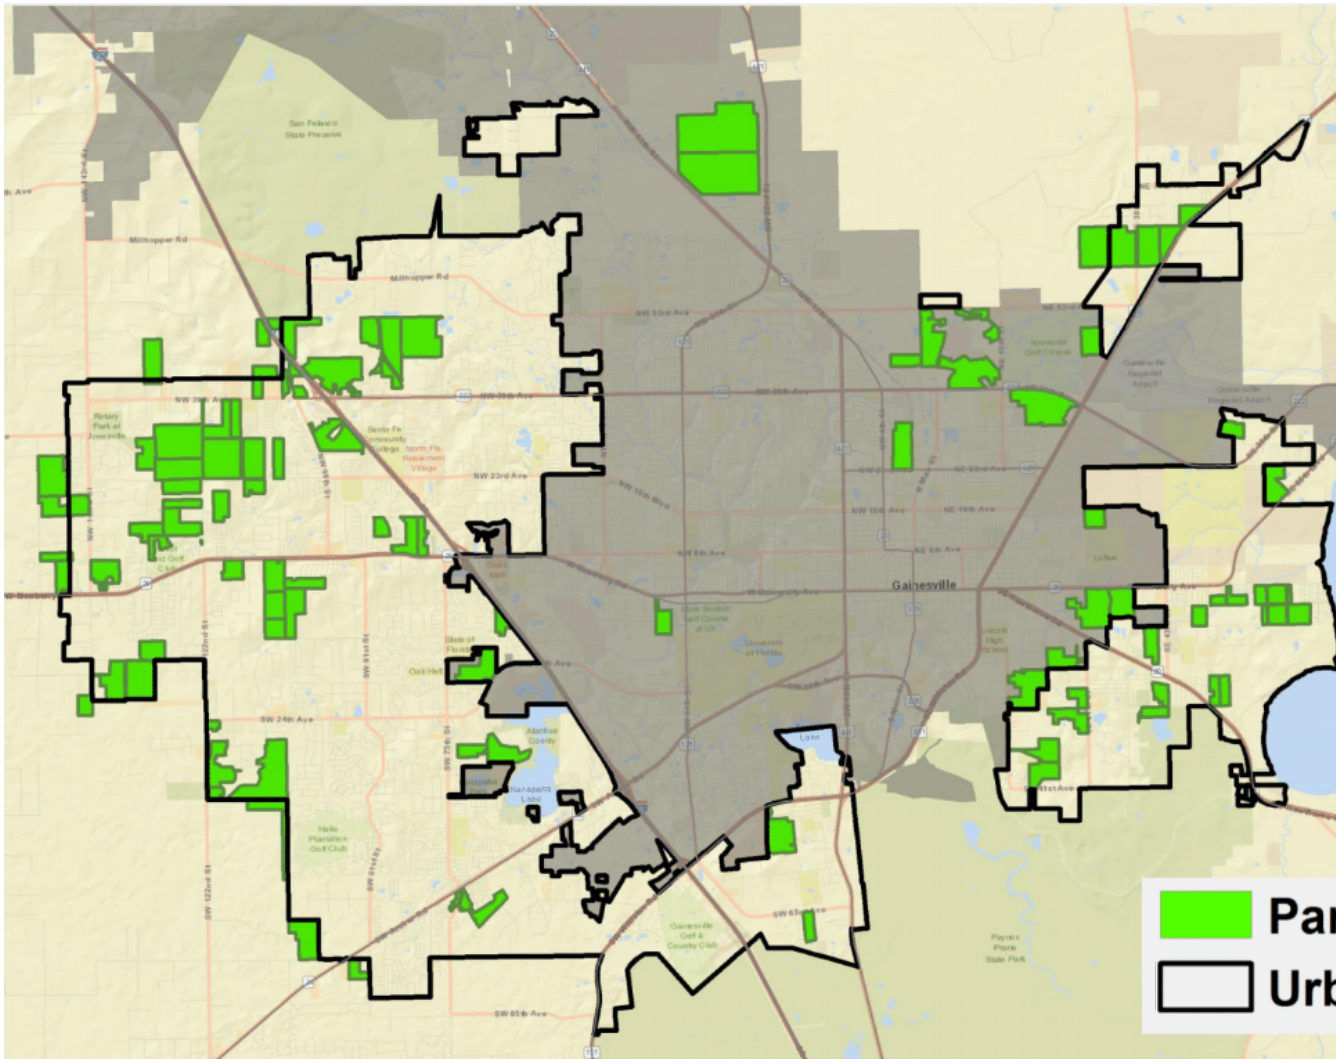

97 Parcels Qualified

Eliminated Based on:

- Ownership
- Environmental
- Noise
- Improved Land