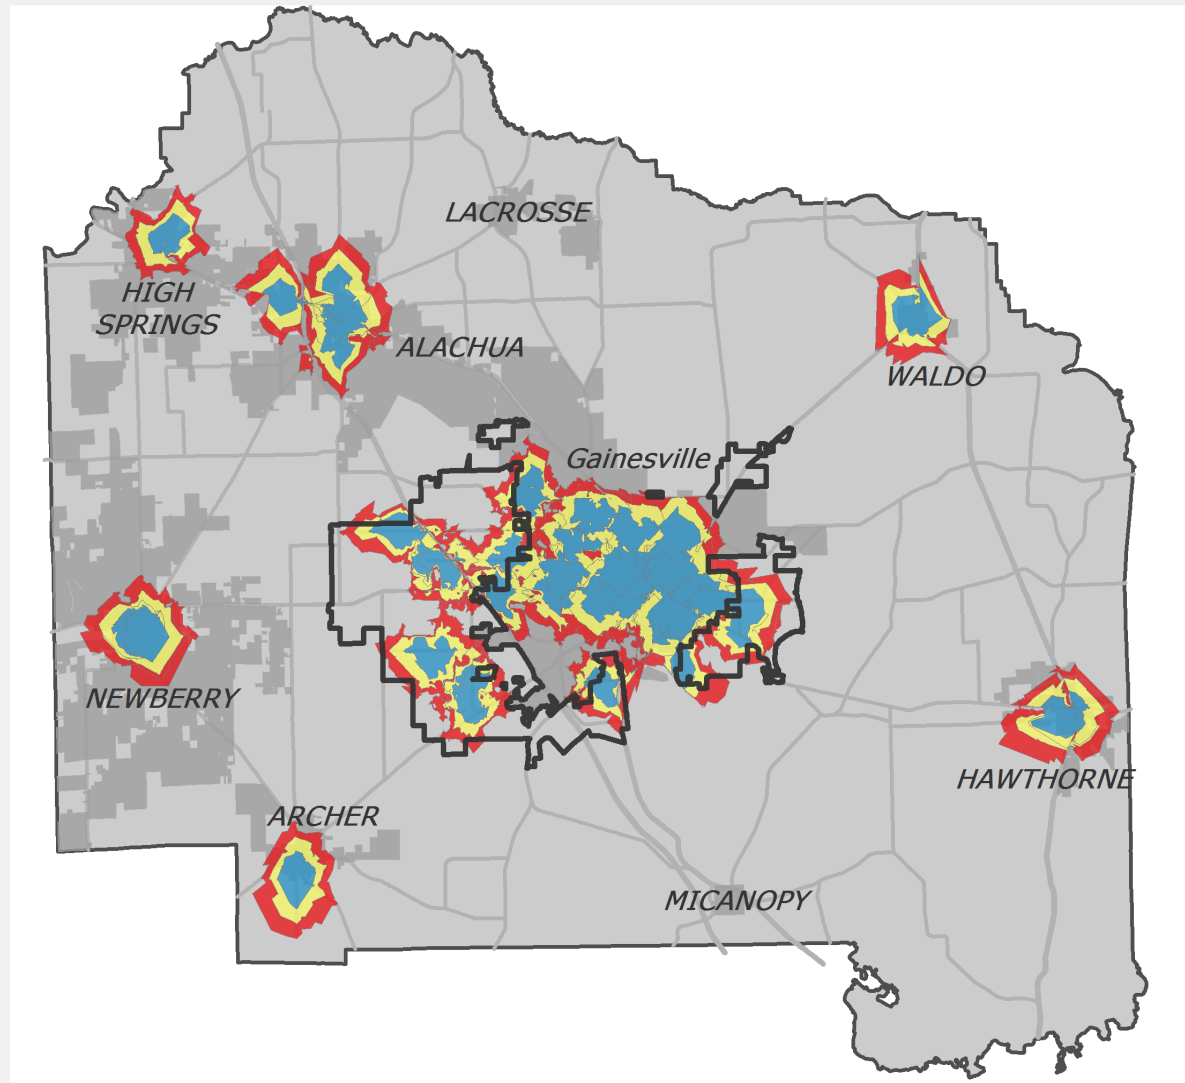

- School Locations
- Parcels Meeting Criteria
- Urban Cluster

NEXT STEPS

School Siting Recommendations Refining Locations Based on:

- 1.5 mile walking zones
- Current student population data
- Ownership

1/2 Cent Sales Tax Potential Projects Review:

- Stakeholder's list of projects altering capacity
- East Gainesville School Facilities Forum, TBD

Students' addresses database can identify students within walking distance.

Service Areas:

Blue = 1.0 Mile

Yellow = 1.5 Miles

Red = 2.0 Miles

Pockets of Students Outside 1.5 Mile Walking Zone

NEXT STEPS

School Siting Recommendations Refining Locations Based on:

- 1.5 mile walking zones
- Current student population data
- Ownership