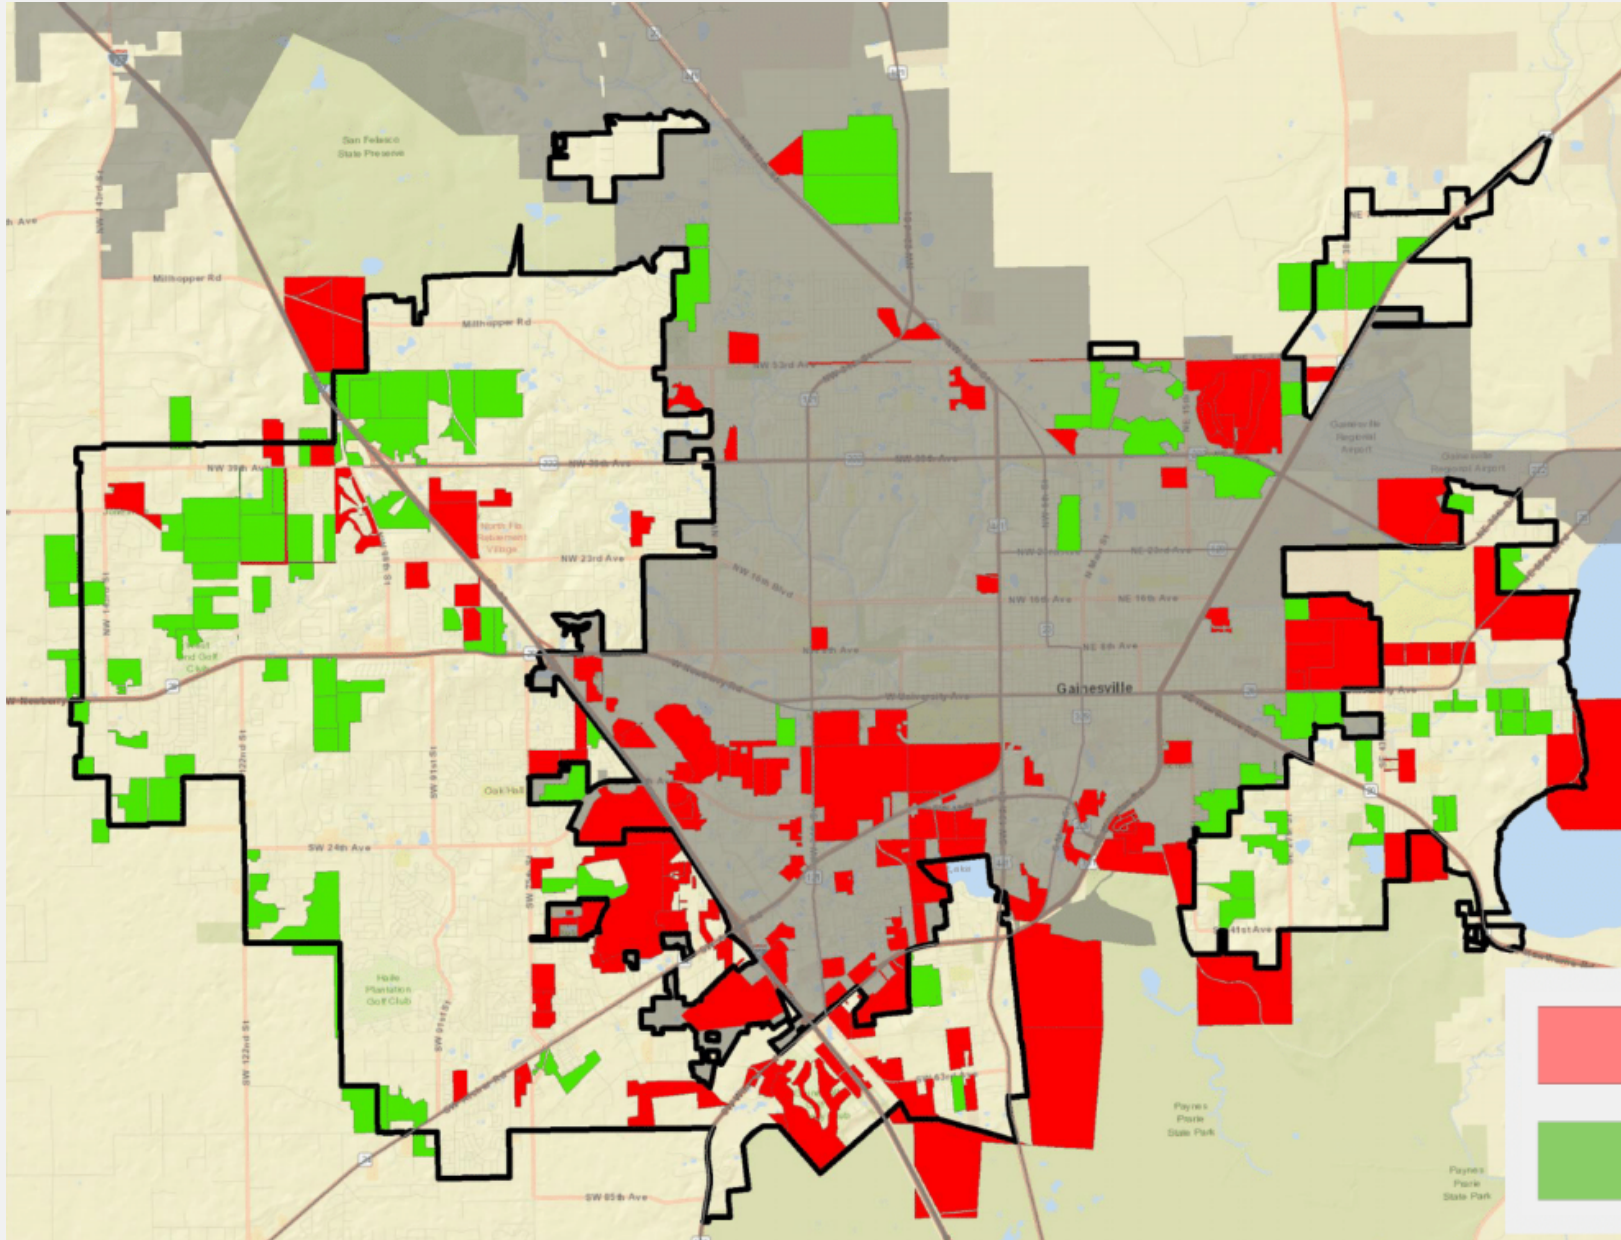

SPAC PRESENTATION 04.17.2018

**SCHOOL PLANNING
ADVISORY COMMITTEE
(SPAC) UPDATE**

SCHOOL SITE PLANNING

PURPOSE

- **Provide Summary of "Finding of Facts" and Recommendations to Supt. Clarke for:**
 - ~**Siting a New Elementary School and**
 - ~**Any Projects that Alters Capacity (increases or decreases building size) related to the sales tax initiative project list**

Alachua County Urban Cluster & City of Gainesville Boundaries

- Alachua County Comprehensive Plan wants schools located within the Urban Cluster area
- Selected parcels based on County and City Zoning and Future Land Use
- Selected parcels 25+ acres in size

218 Parcels Qualified

 *No*
 *Yes*

97 Parcels Qualified

Eliminated Based on:

- Ownership
- Environmental
- Noise
- Improved Land

34 Parcels Qualified

Eliminated Based on:
- Property < 25 "dry"
acres based on
floodplain

- Stakeholder's list of projects altering capacity
- East Gainesville School Facilities Forum, TBD

Students' addresses database can identify students within walking distance.

Service Areas:

Blue = 1.0 Mile