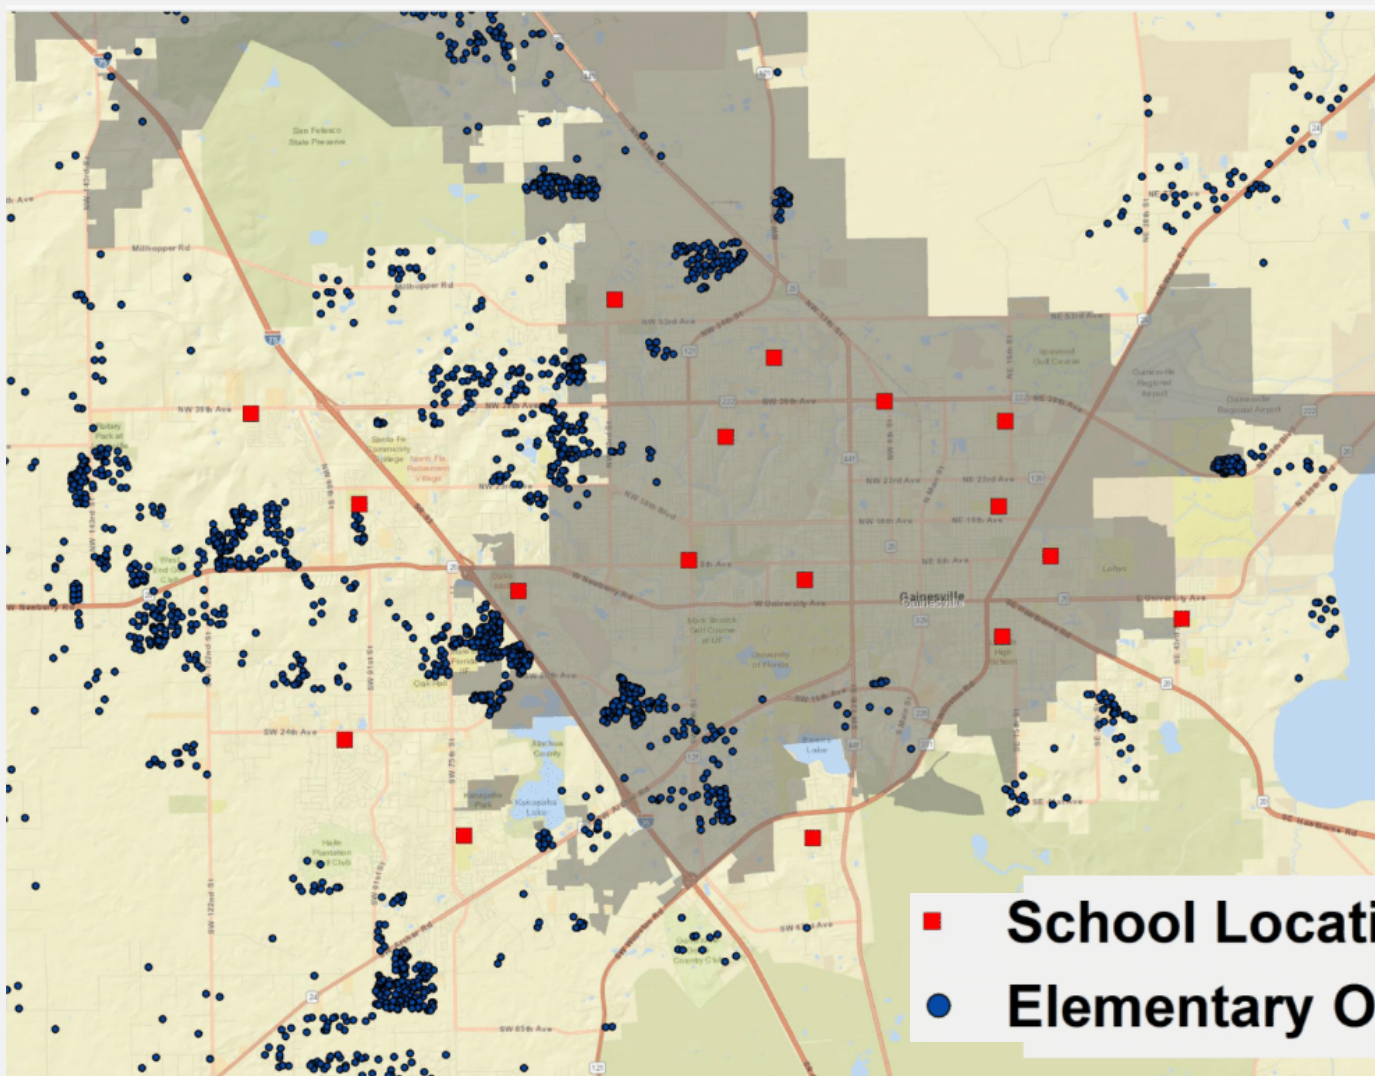

- Stakeholder's list of projects altering capacity
- East Gainesville School Facilities Forum, TBD

Students' addresses database can identify students within walking distance.

Service Areas:

Blue = 1.0 Mile

Yellow = 1.5 Miles

Red = 2.0 Miles

Pockets of Students Outside 1.5 Mile Walking Zone

NEXT STEPS

School Siting Recommendations Refining Locations Based on:

- 1.5 mile walking zones
- Current student population data
- Ownership